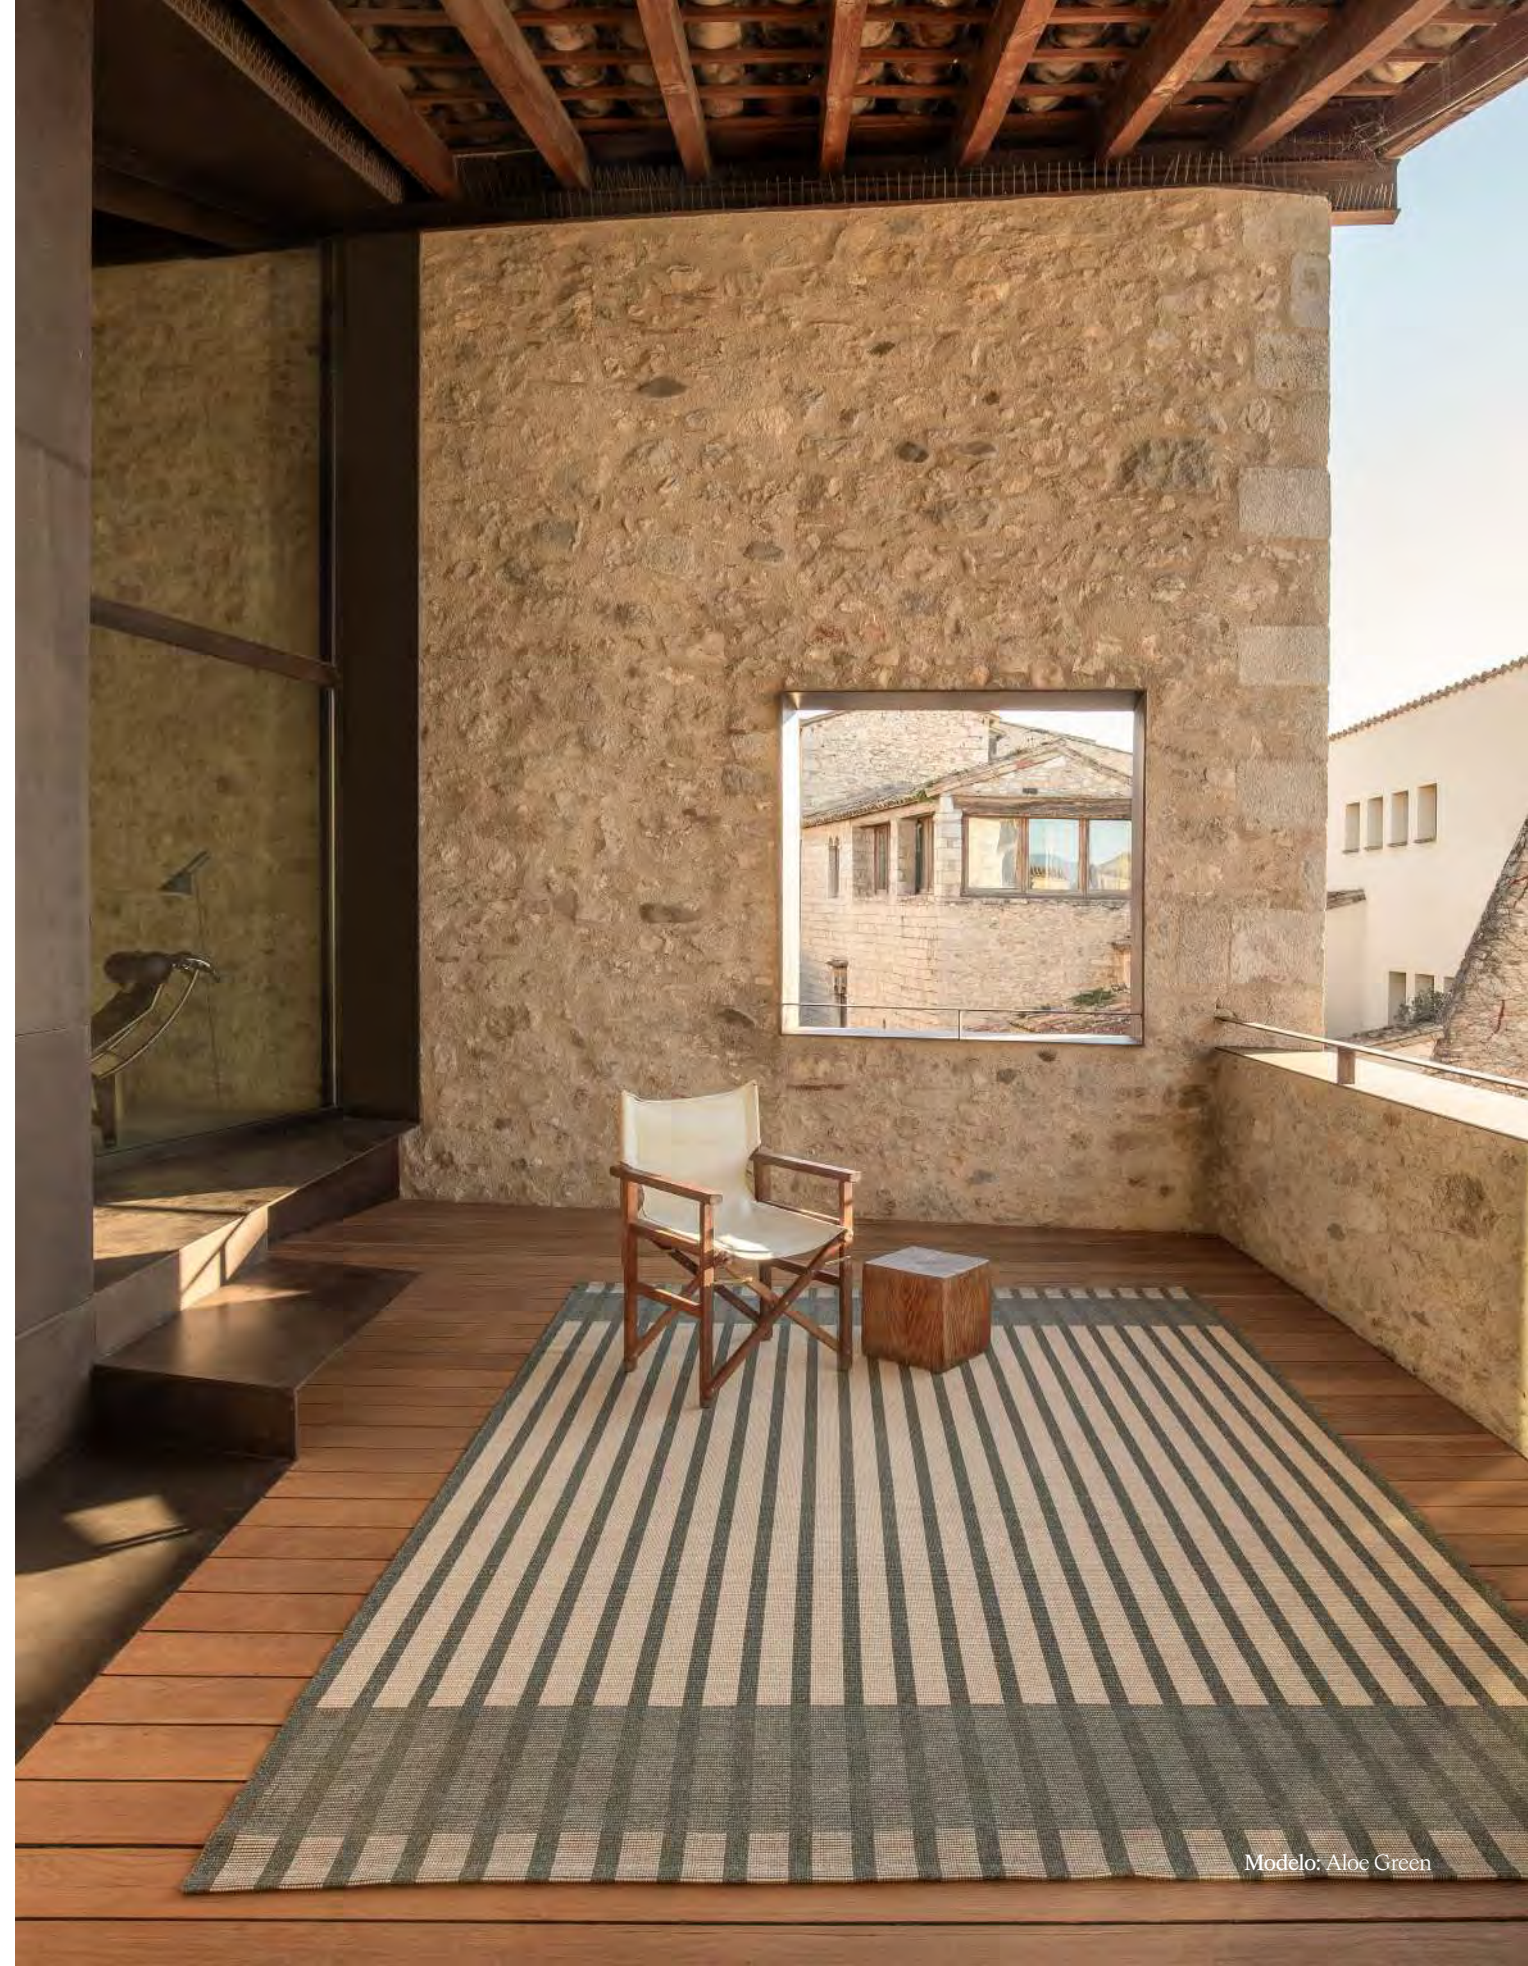

Aloe

Material Material

100% Polipropileno
100% Polypropylene

Técnica Technique

Flat woven
Indoor / Outdoor

Construcción Construction

Dhurrie

Handmade in

India

Peso Weight | Altura Height

1.500 g/m² | 8 mm

Black